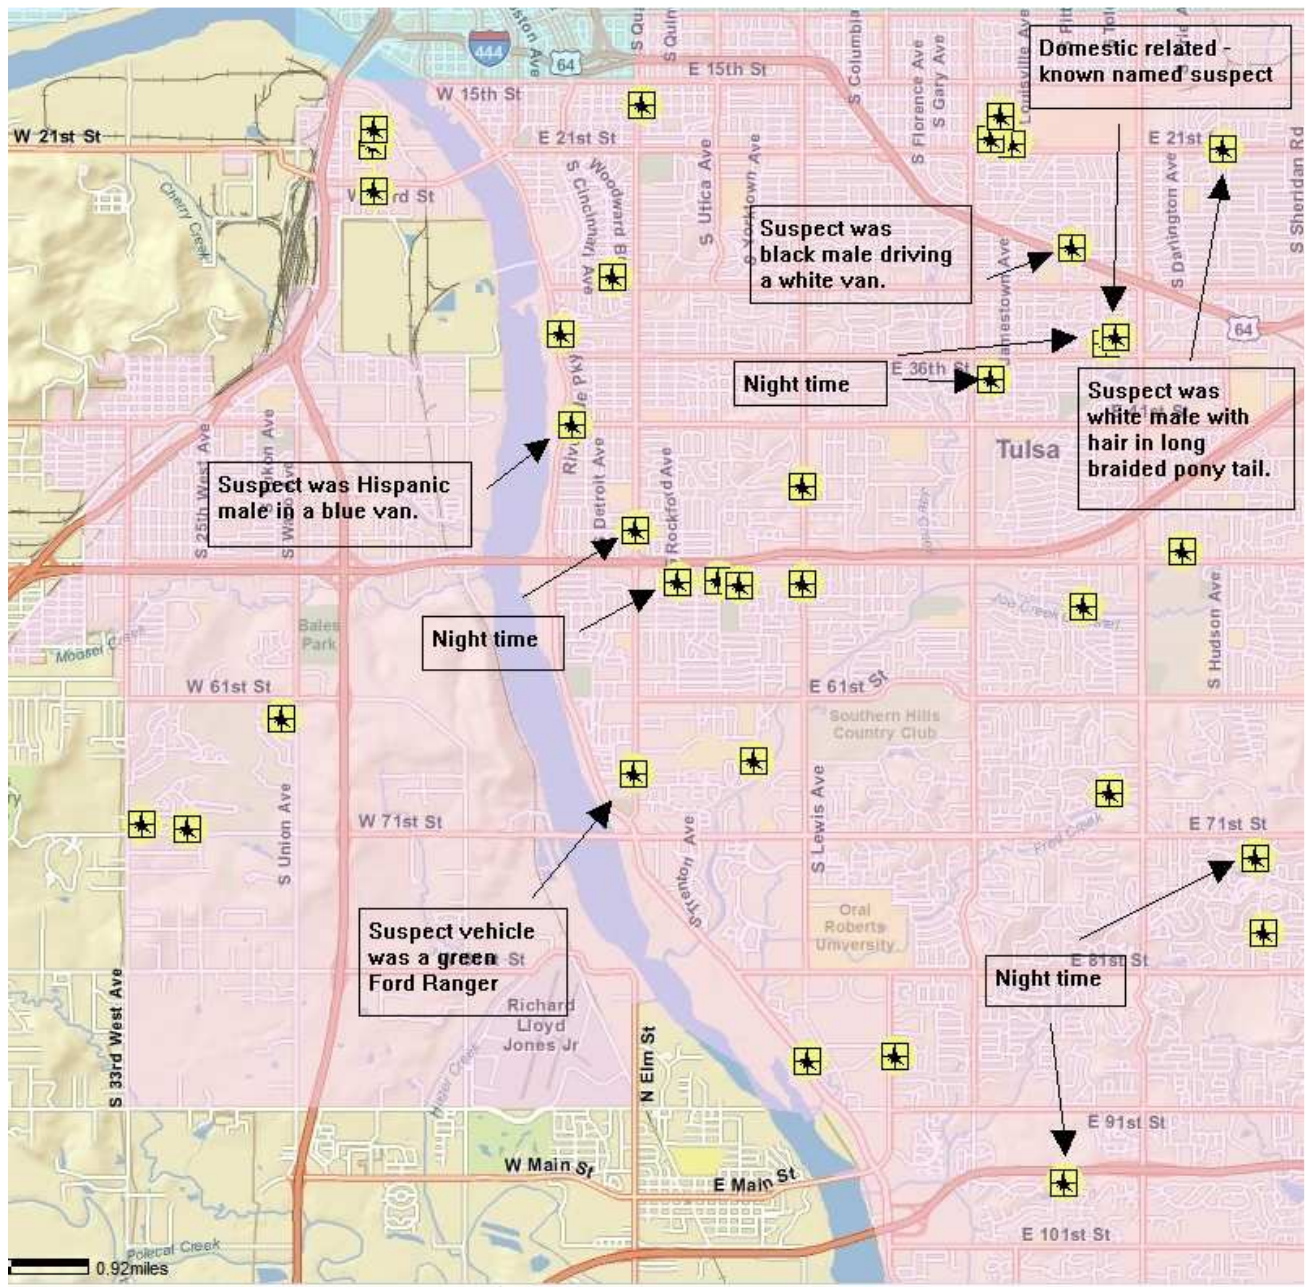

Crime Bulletin: Residential Burglary

Most residential burglaries occur during the daytime when most residents are not home. We noted those residential burglaries known to have occurred at night.