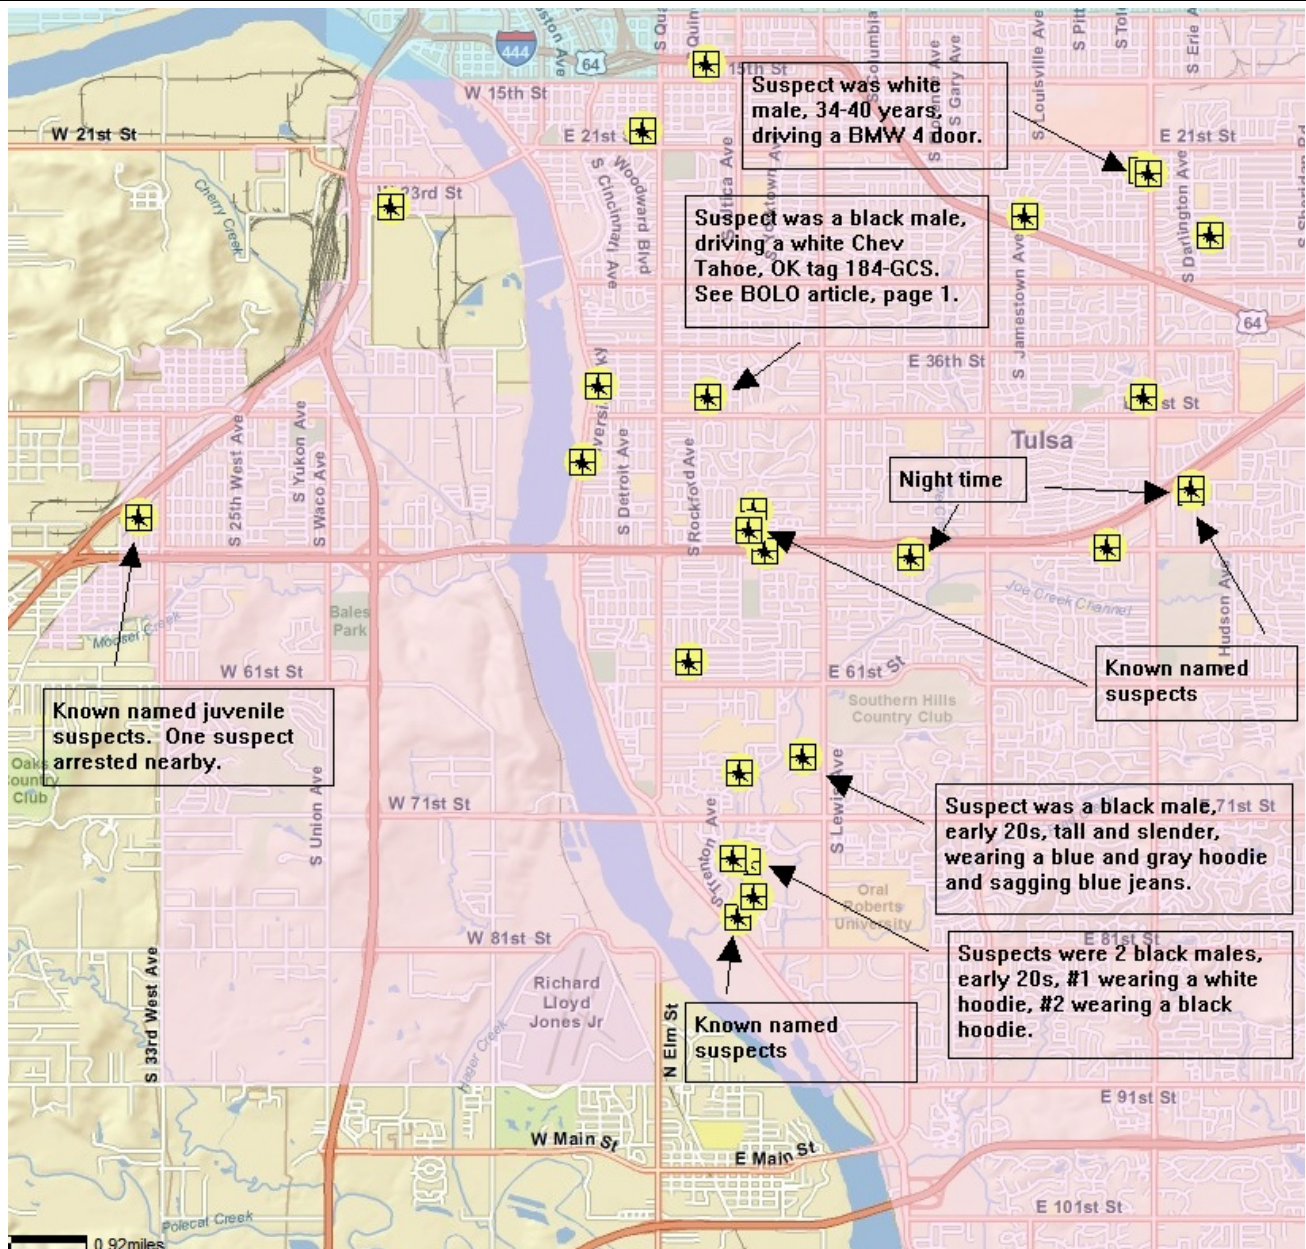

Crime Bulletin: Residential Burglary

Most residential burglaries occur during the daytime when most residents are not home. We highlighted those burglaries known to have occurred at night.

Burglary suspect vehicles to watch for:

White Chev Tahoe, OK tag 184-GCS – driven by black male 25-30 years.

BMW 4 door – driven by white male 34-40 years.