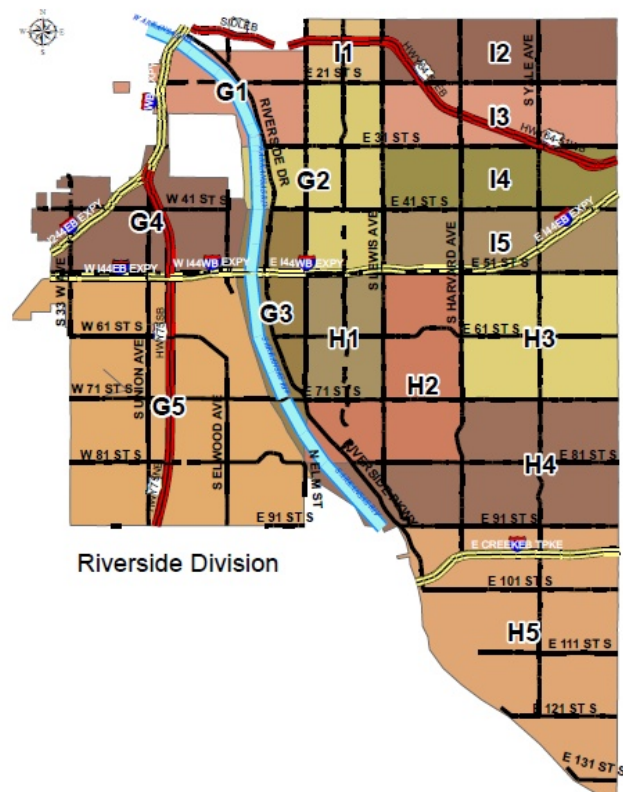

*Find your beat →*

The Riverside Division covers a large portion of south and west Tulsa. Generally, we serve citizens south of 11<sup>th</sup> Street and west of Sheridan Road to the city limits.

George, Henry and Ida are the names of the 3 squad areas in the Division. Each squad contains 5 beats.

## Upcoming Events

Nov 20<sup>th</sup>

Williams Route 66 Marathon  
Street Closings: Riverside – Denver to 53<sup>rd</sup>, 15<sup>th</sup> St –  
Main to Delaware, 21<sup>st</sup> – Riverside to Harvard. Peoria –  
Portions from 4<sup>th</sup> to 41<sup>st</sup>, Portions of neighborhoods –  
21<sup>st</sup> to 31<sup>st</sup>, between Riverside and Lewis  
Nov 20<sup>th</sup> 5:00 am to 8:00 pm