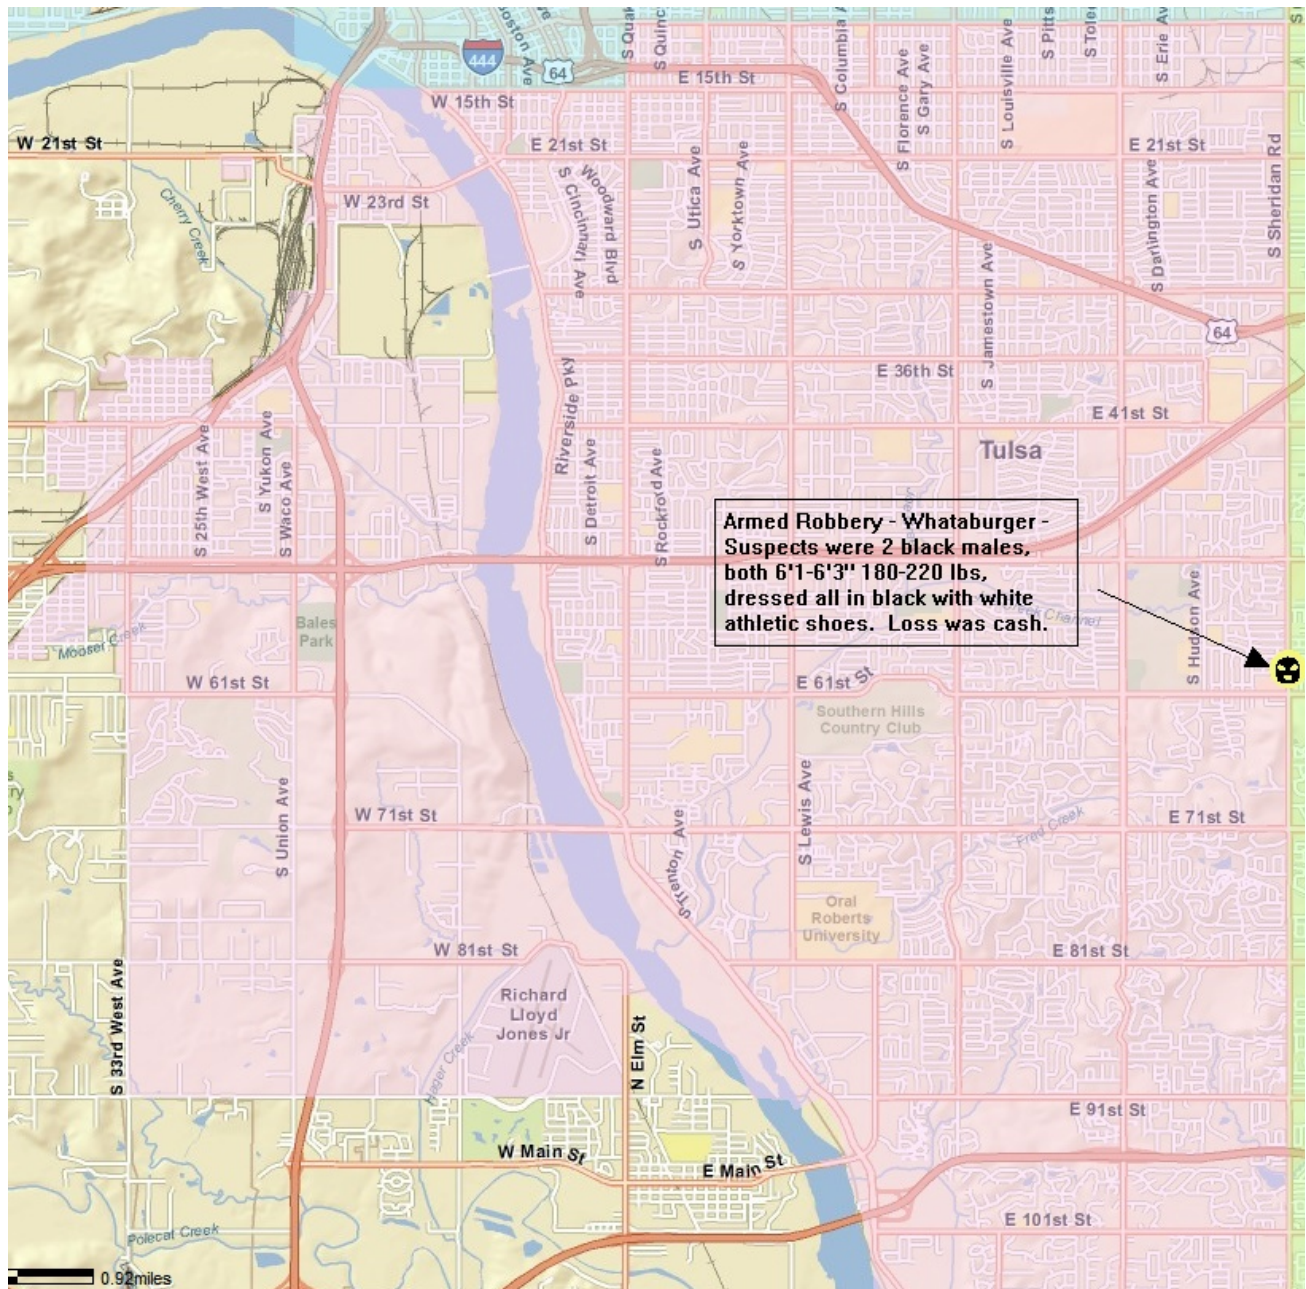

Crime Bulletin: Commercial Robbery